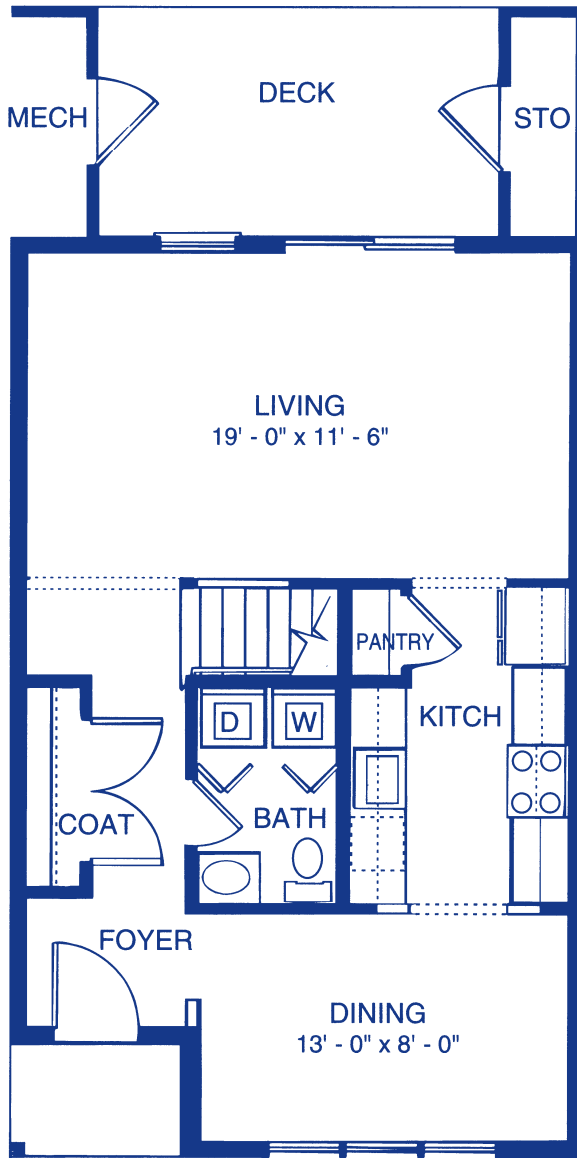

Two Bedroom Townhouse

1176 Square Feet*

First Floor

Second Floor

10 Sanderling Way, Portsmouth, New Hampshire 03801
603-436-5713 TDD 1-800-545-1833 ext. 190

*All square footage is approximate