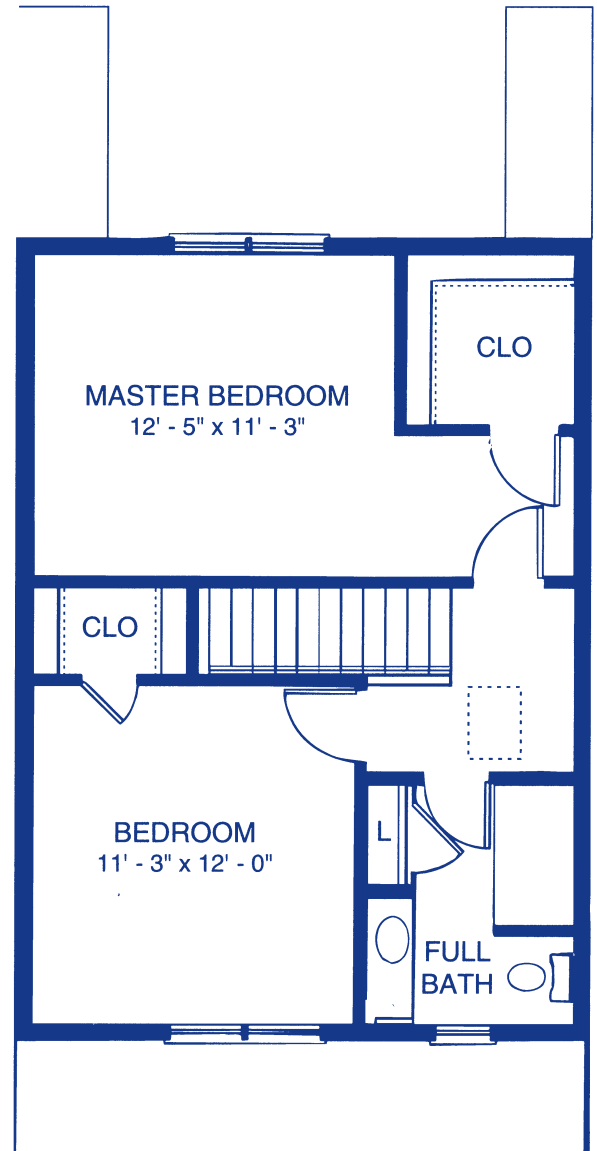

Two Bedroom Townhouse

1176 Square Feet*

First Floor

Second Floor

10 Sanderling Way, Portsmouth, New Hampshire 03801
603-436-5713 TDD 1-800-545-1833 ext. 190

*All square footage is approximate