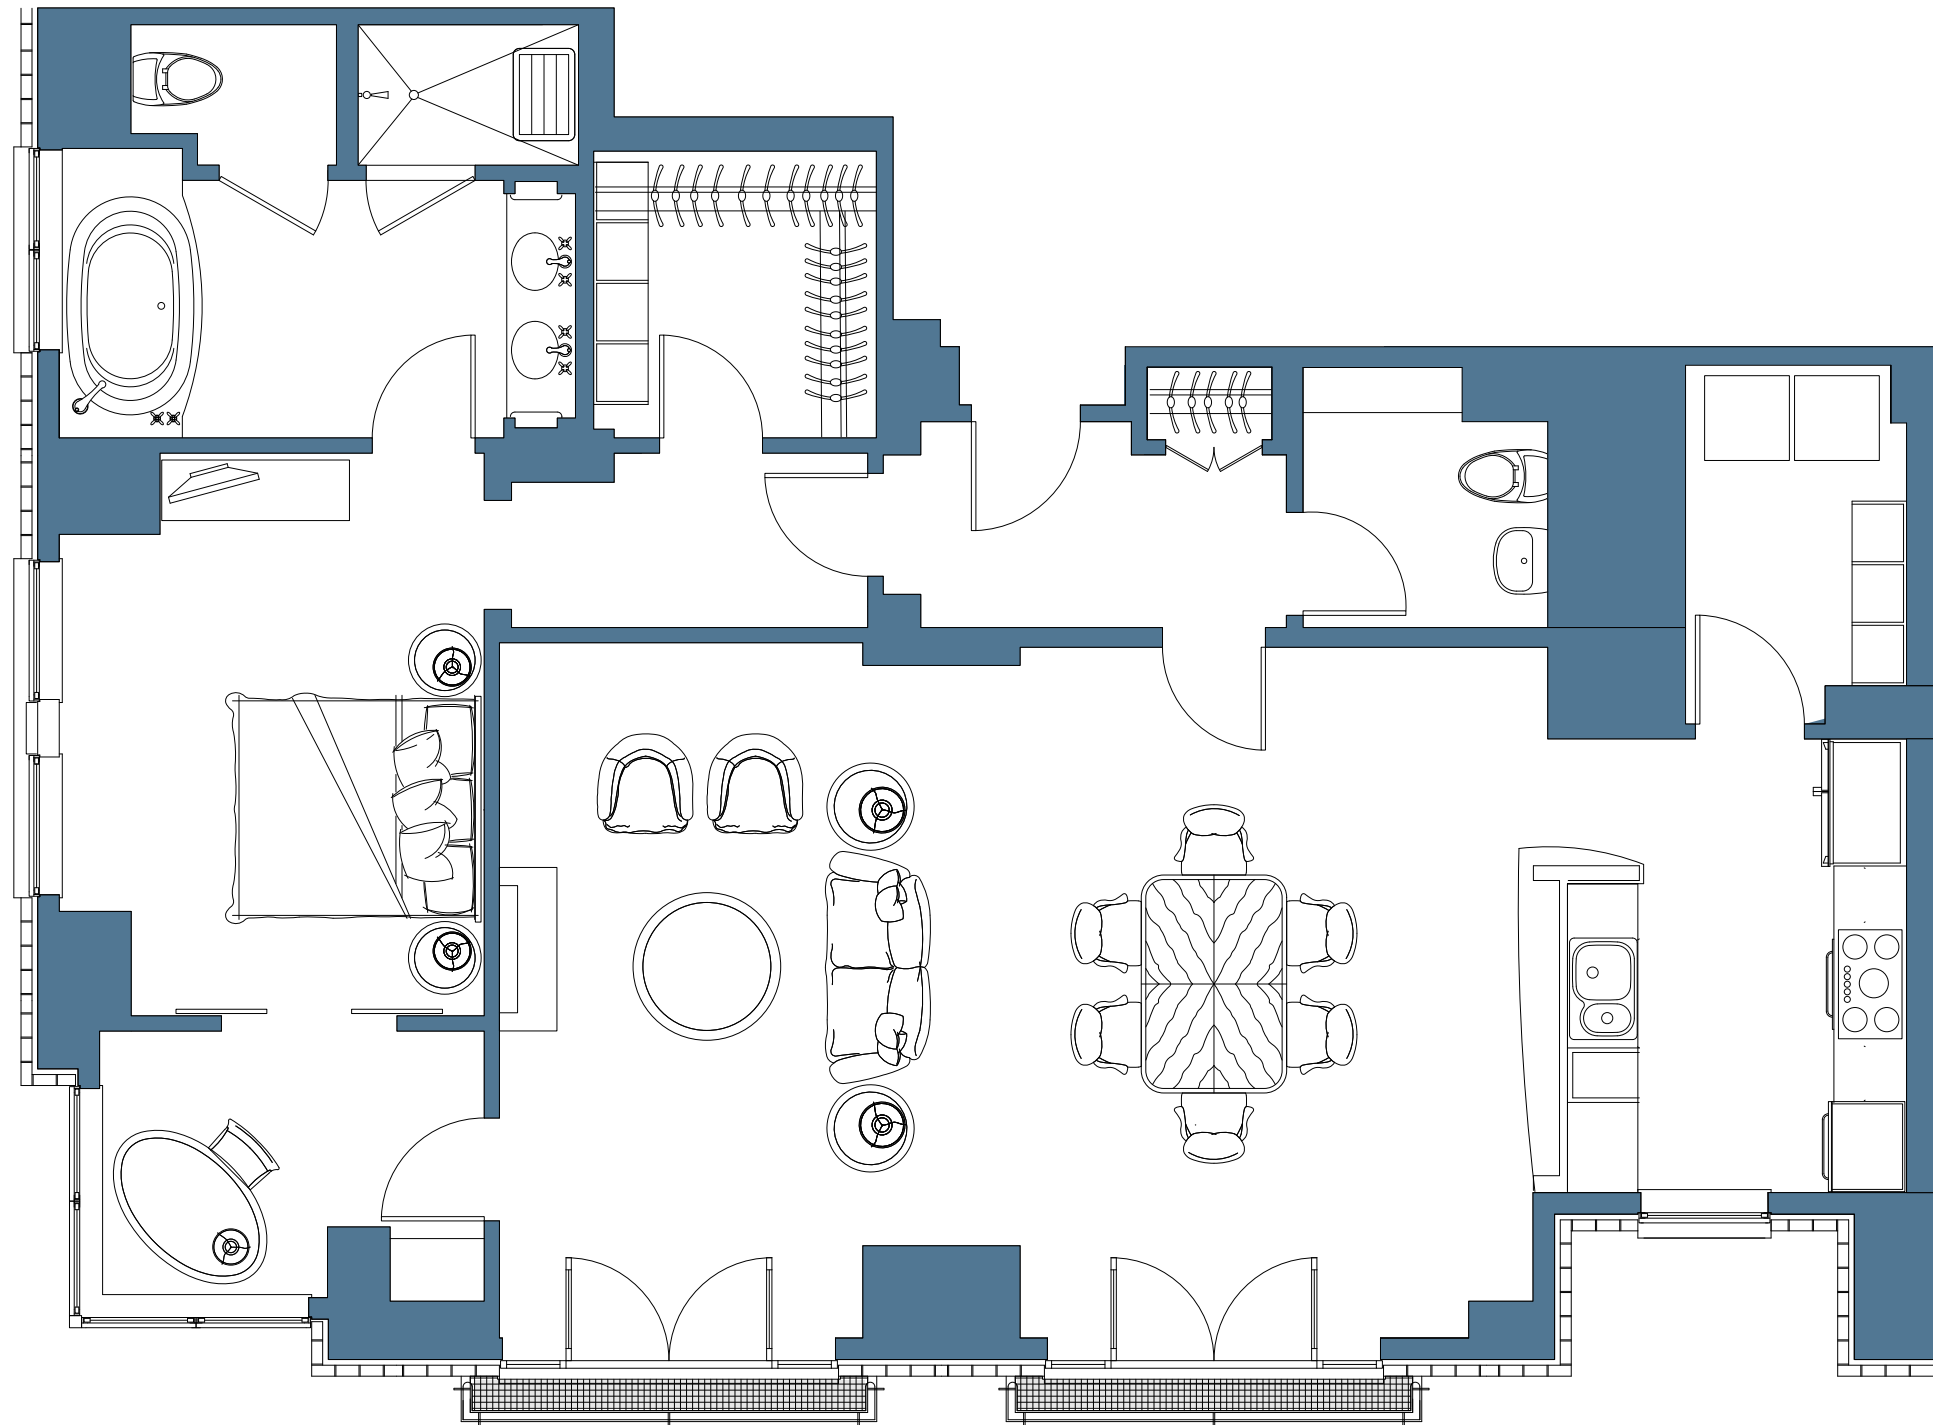

Unit 3502
1,501 Sq. Ft.
1 Bedroom
1 Den/Study
1.5 Bathrooms

Scale (ft) 0 5 10

The above dimensions are approximate and are subject to change without notice.