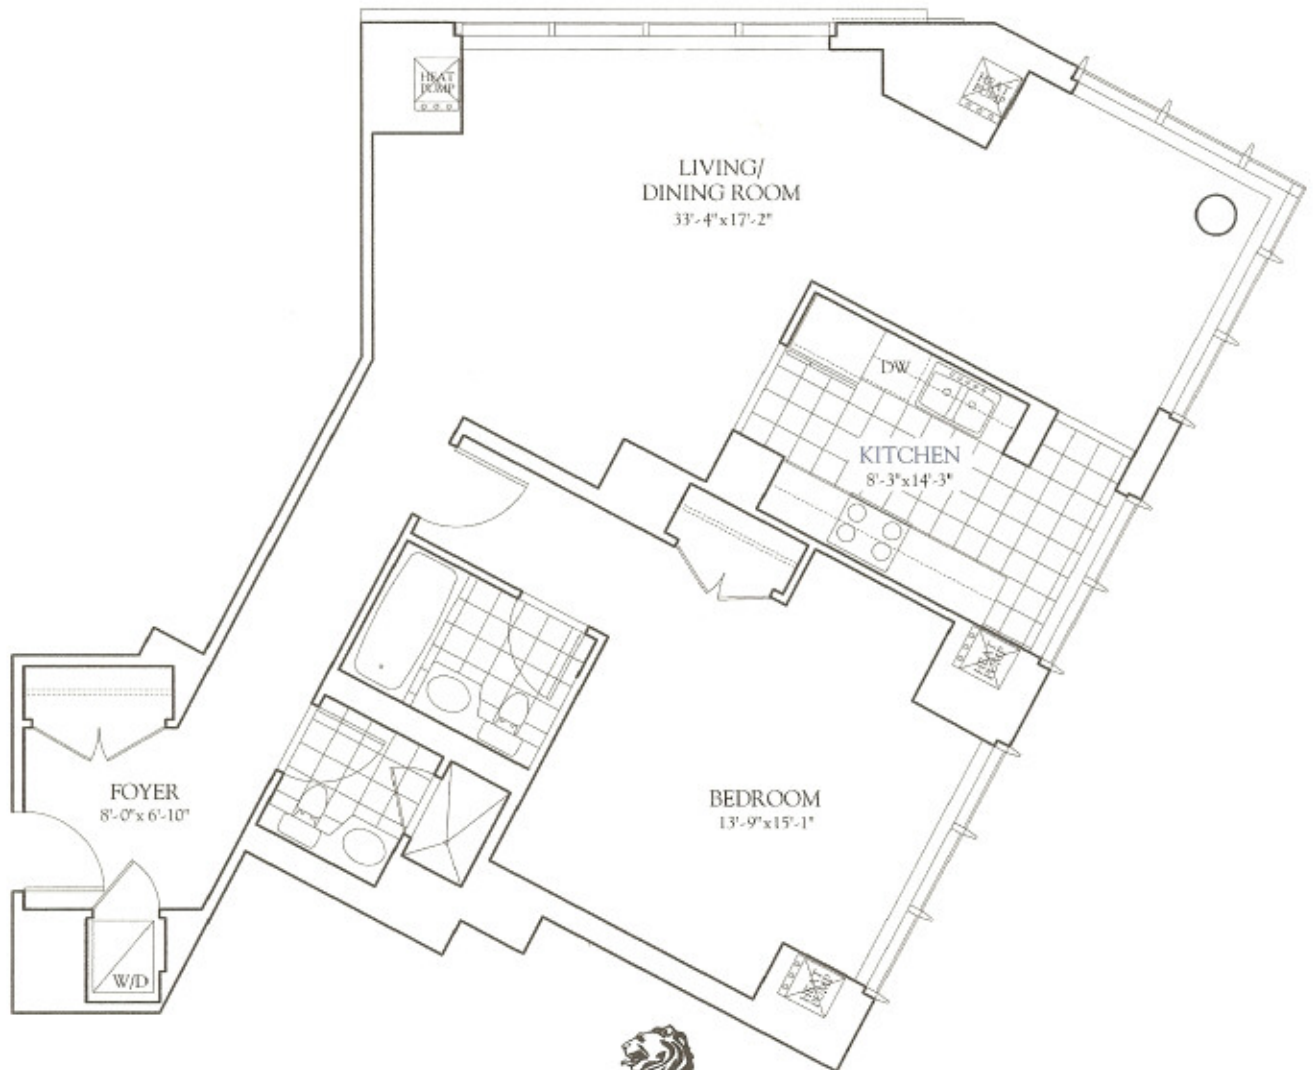

THE RESIDENCES  
AT THE RITZ-CARLTON TOWERS

*North Building - Residence F*

1 BEDROOM, 2 BATHS  
FLOORS 10-18

10-12F - 1,085 SQ. FT. / 101 M<sup>2</sup>

15F - 1,086 SQ. FT. / 101 M<sup>2</sup>

14F - 1,084 SQ. FT. / 101 M<sup>2</sup>

16-18F - 1,087 SQ. FT. / 101 M<sup>2</sup>

THE RITZ-CARLTON®  
BOSTON COMMON