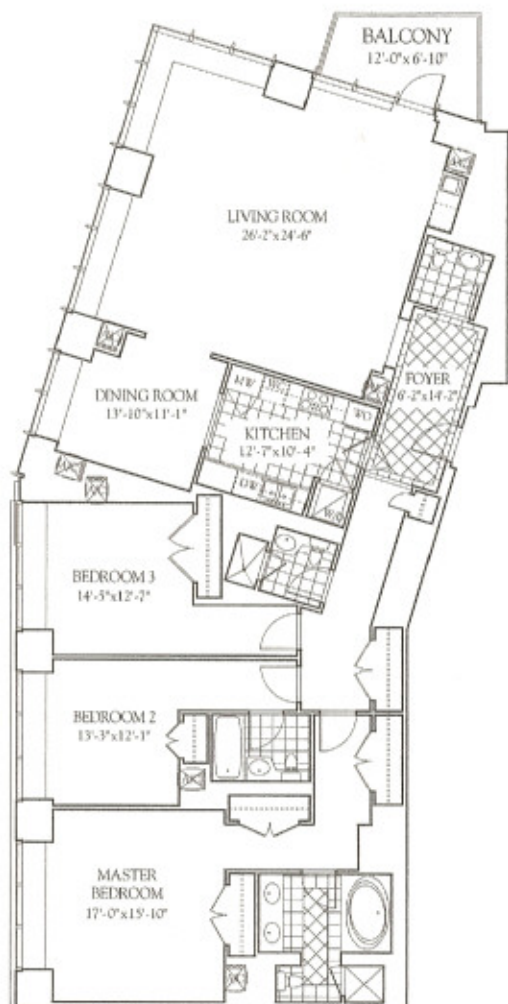

THE RESIDENCES
AT THE RITZ-CARLTON TOWERS

South Building - Residence E

3 BEDROOMS, 3 1/2 BATHS,
FORMAL DINING ROOM, AND BALCONY

FLOOR 18

2,344 SQ. FT. / 218 M²

THE RITZ-CARLTON®

BOSTON COLONIAL