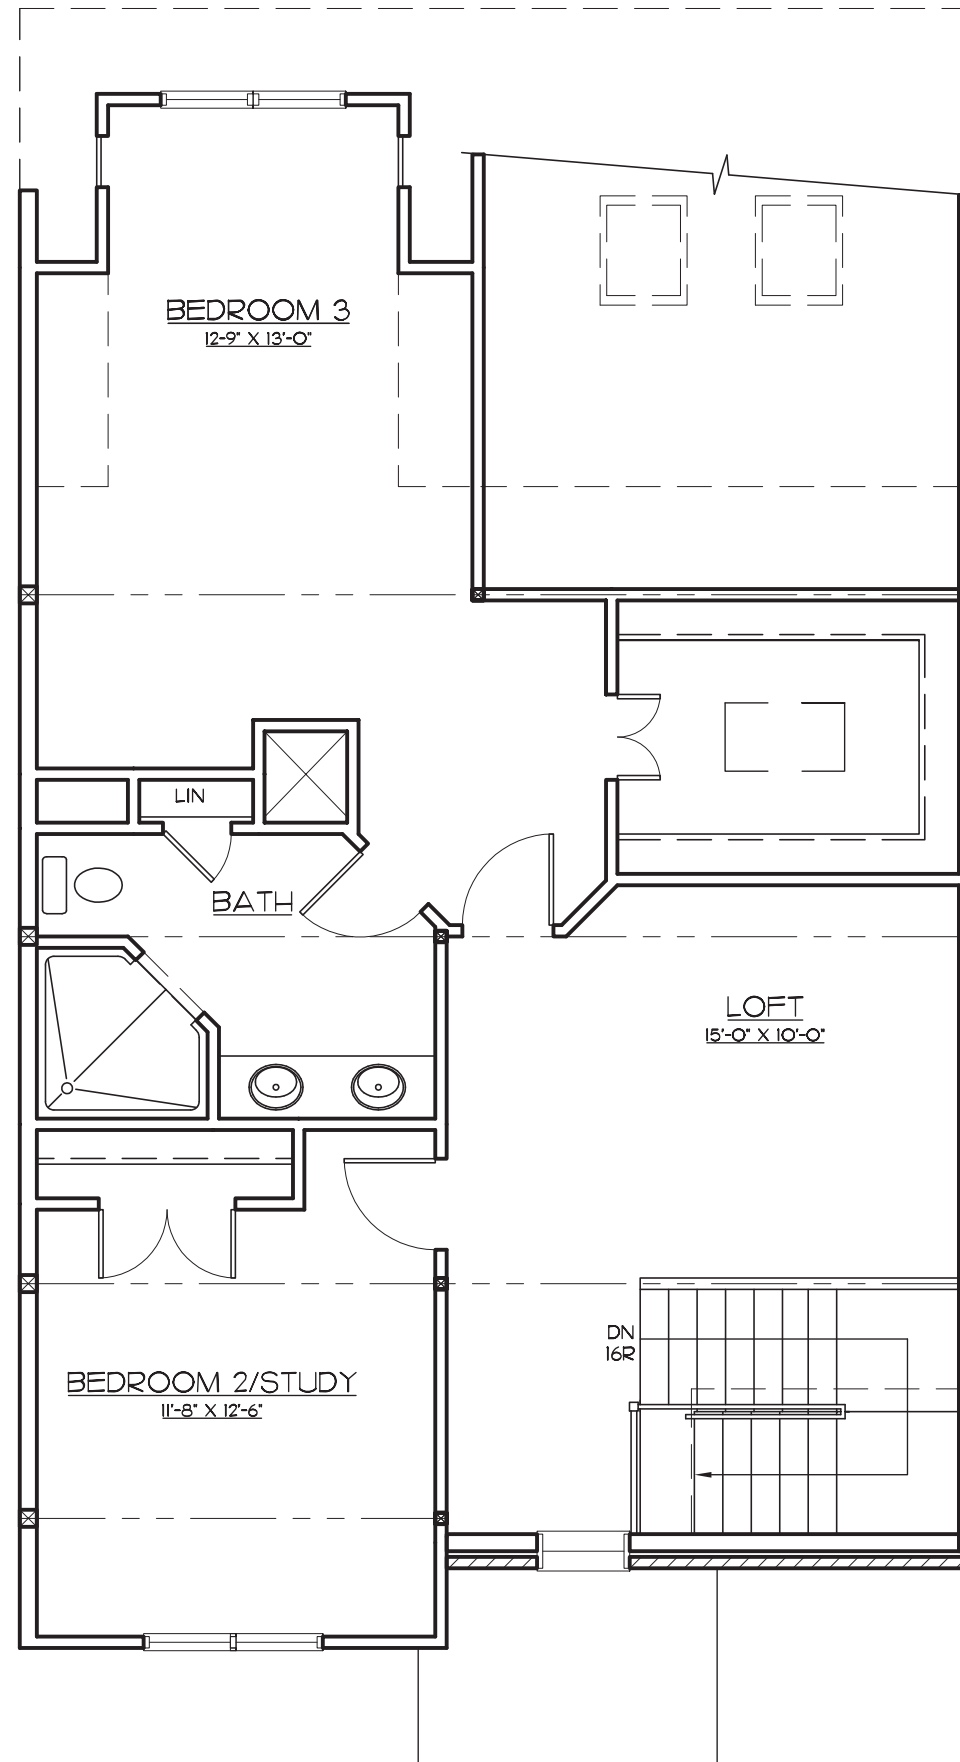

JEFFERSON FLOOR PLAN B

HERITAGE WOODS AT LYNNFIELD

Jefferson – Left Garage
 Approx 1900 S.F.

MY THOUGHTS:

Developer:
 LYNNFIELD M&M, LLC

Marketed by:
PRIMETIME
 COMMUNITIES

Plans, dimensions and features are approximate and subject to change without notice or obligation. Variations may occur depending, for example, on construction variance, location of home and/or mechanical or structural requirements.