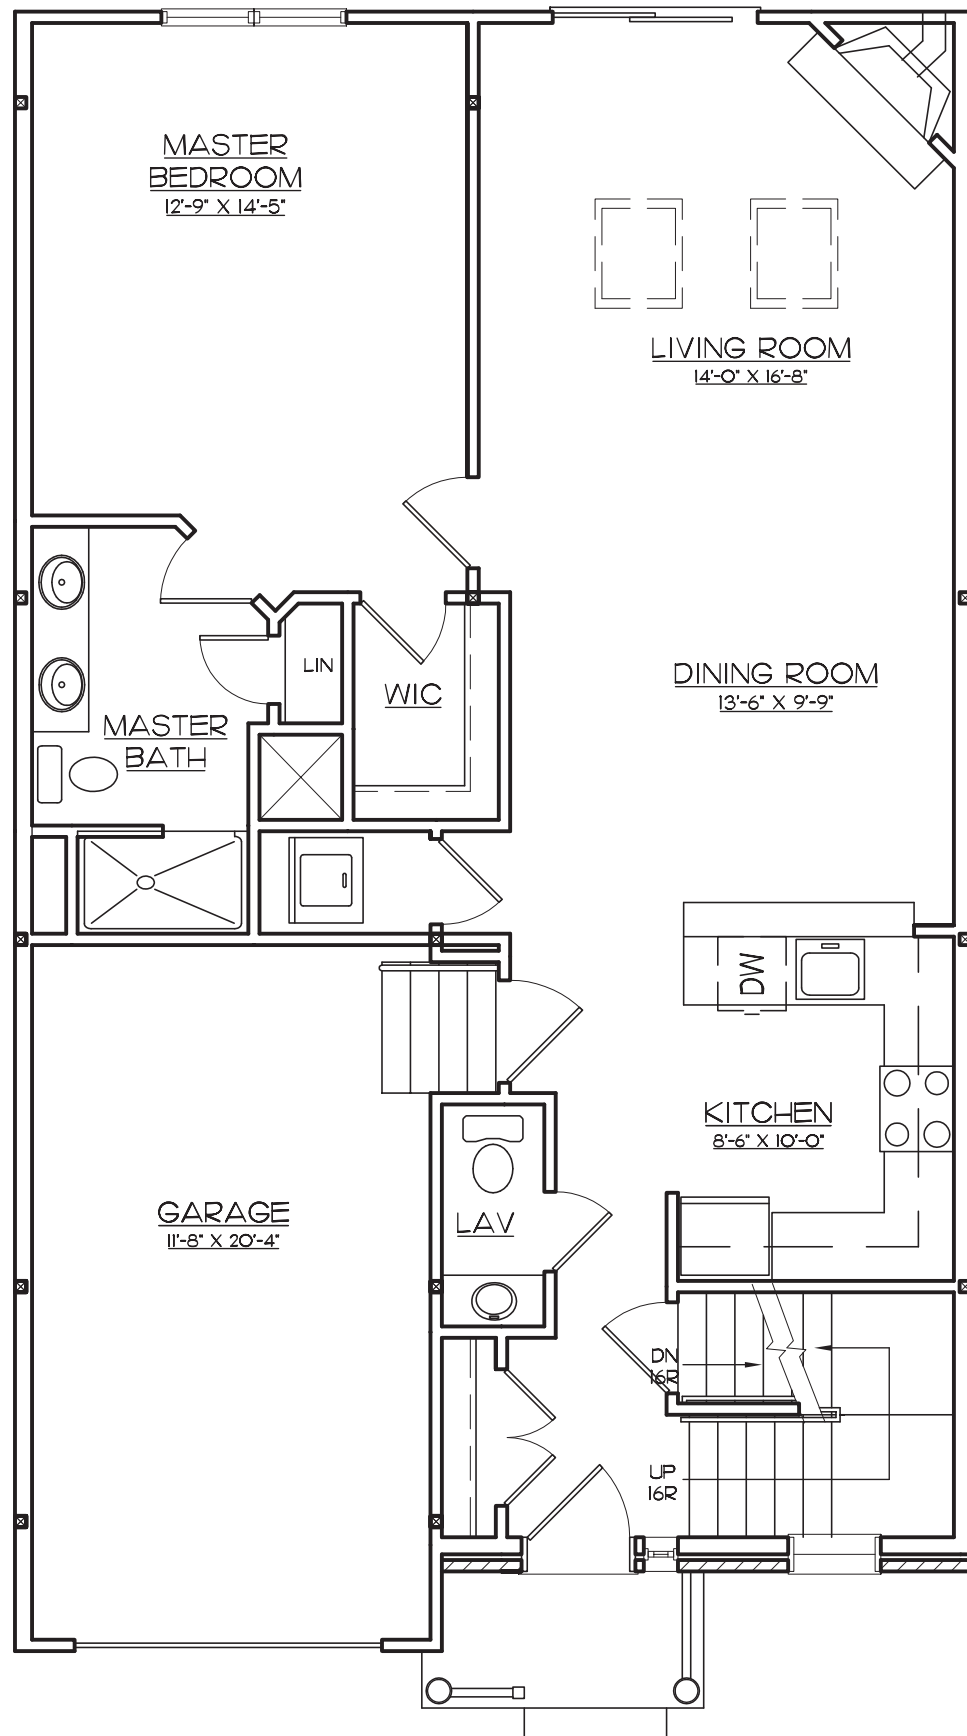

JEFFERSON FLOOR PLAN B

HERITAGE WOODS AT LYNNFIELD

Jefferson – Left Garage
 Approx 1900 S.F.

MY THOUGHTS:

Developer:
 LYNNFIELD M&M, LLC

Marketed by:
PRIMETIME
 COMMUNITIES

Plans, dimensions and features are approximate and subject to change without notice or obligation. Variations may occur depending, for example, on construction variance, location of home and/or mechanical or structural requirements.