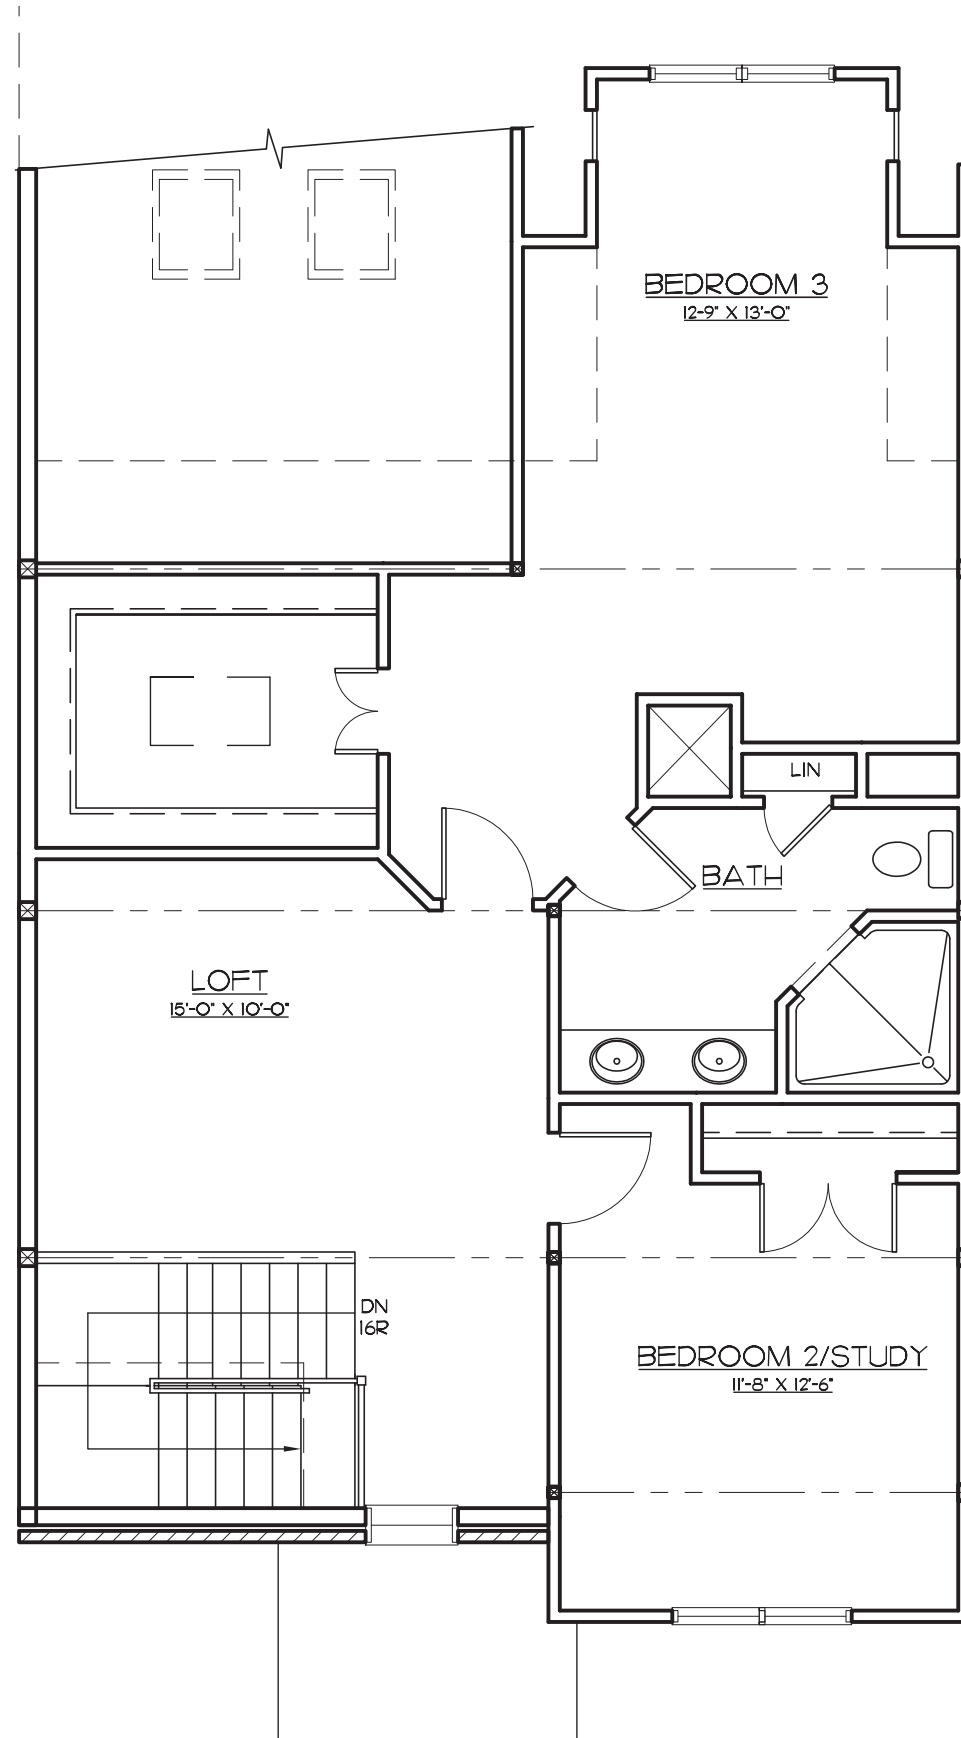

JEFFERSON FLOOR PLAN A

HERITAGE WOODS AT LYNNFIELD

Jefferson - Right Garage
 Approx 1900 S.F.

MY THOUGHTS:

Developer:
 LYNNFIELD M&M, LLC

Marketed by:
PRIMETIME
 COMMUNITIES

Plans, dimensions and features are approximate and subject to change without notice or obligation. Variations may occur depending, for example, on construction variance, location of home and/or mechanical or structural requirements.