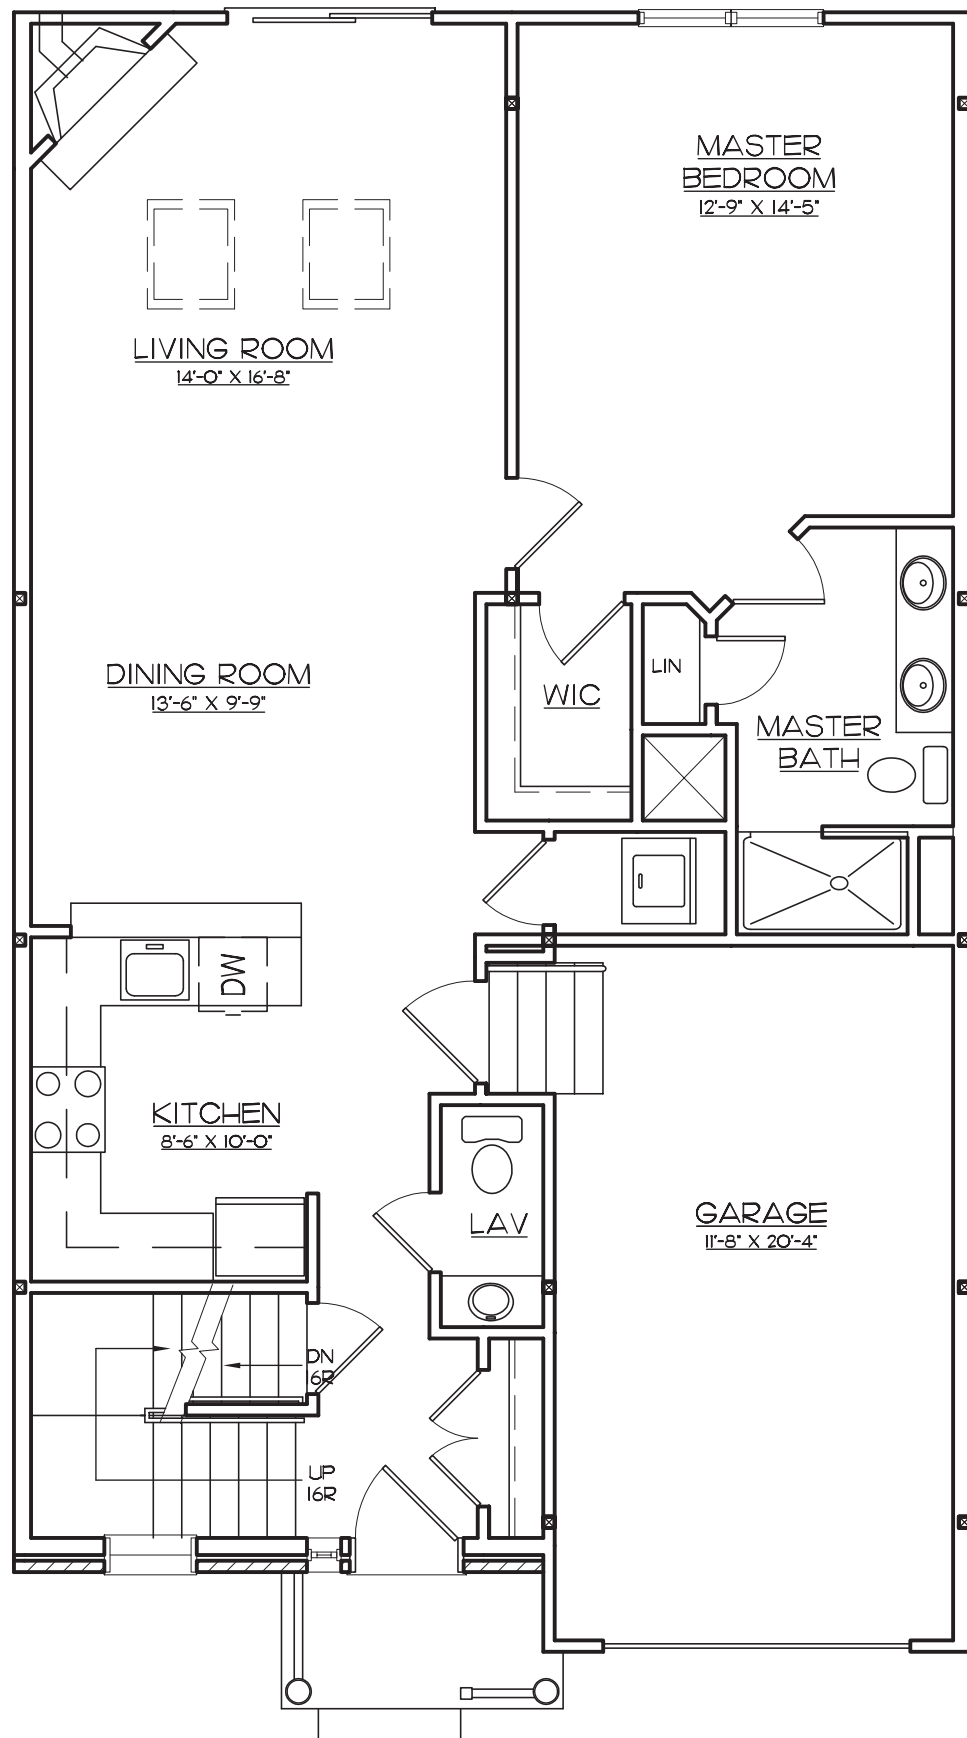

JEFFERSON FLOOR PLAN A

HERITAGE WOODS AT LYNNFIELD

Jefferson - Right Garage
 Approx 1900 S.F.

MY THOUGHTS:

Developer:
 LYNNFIELD M&M, LLC

Marketed by:
PRIMETIME
 COMMUNITIES

Plans, dimensions and features are approximate and subject to change without notice or obligation. Variations may occur depending, for example, on construction variance, location of home and/or mechanical or structural requirements.