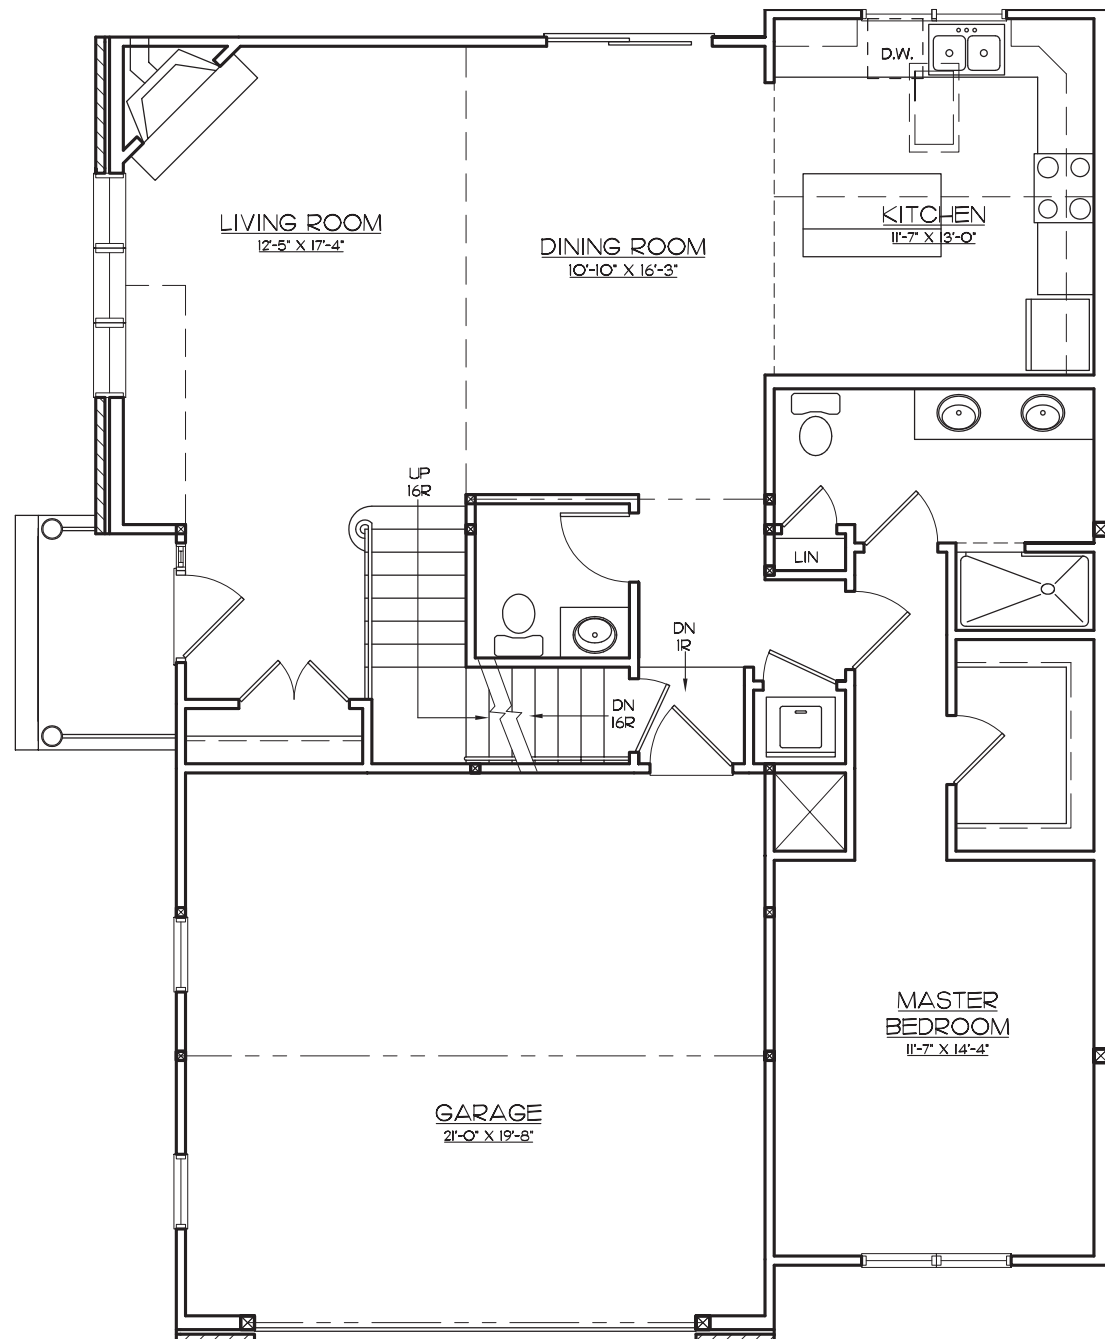

# WASHINGTON FLOOR PLAN

## HERITAGE WOODS AT LYNNFIELD

Washington - End Home  
Approx. 2200 S.F.