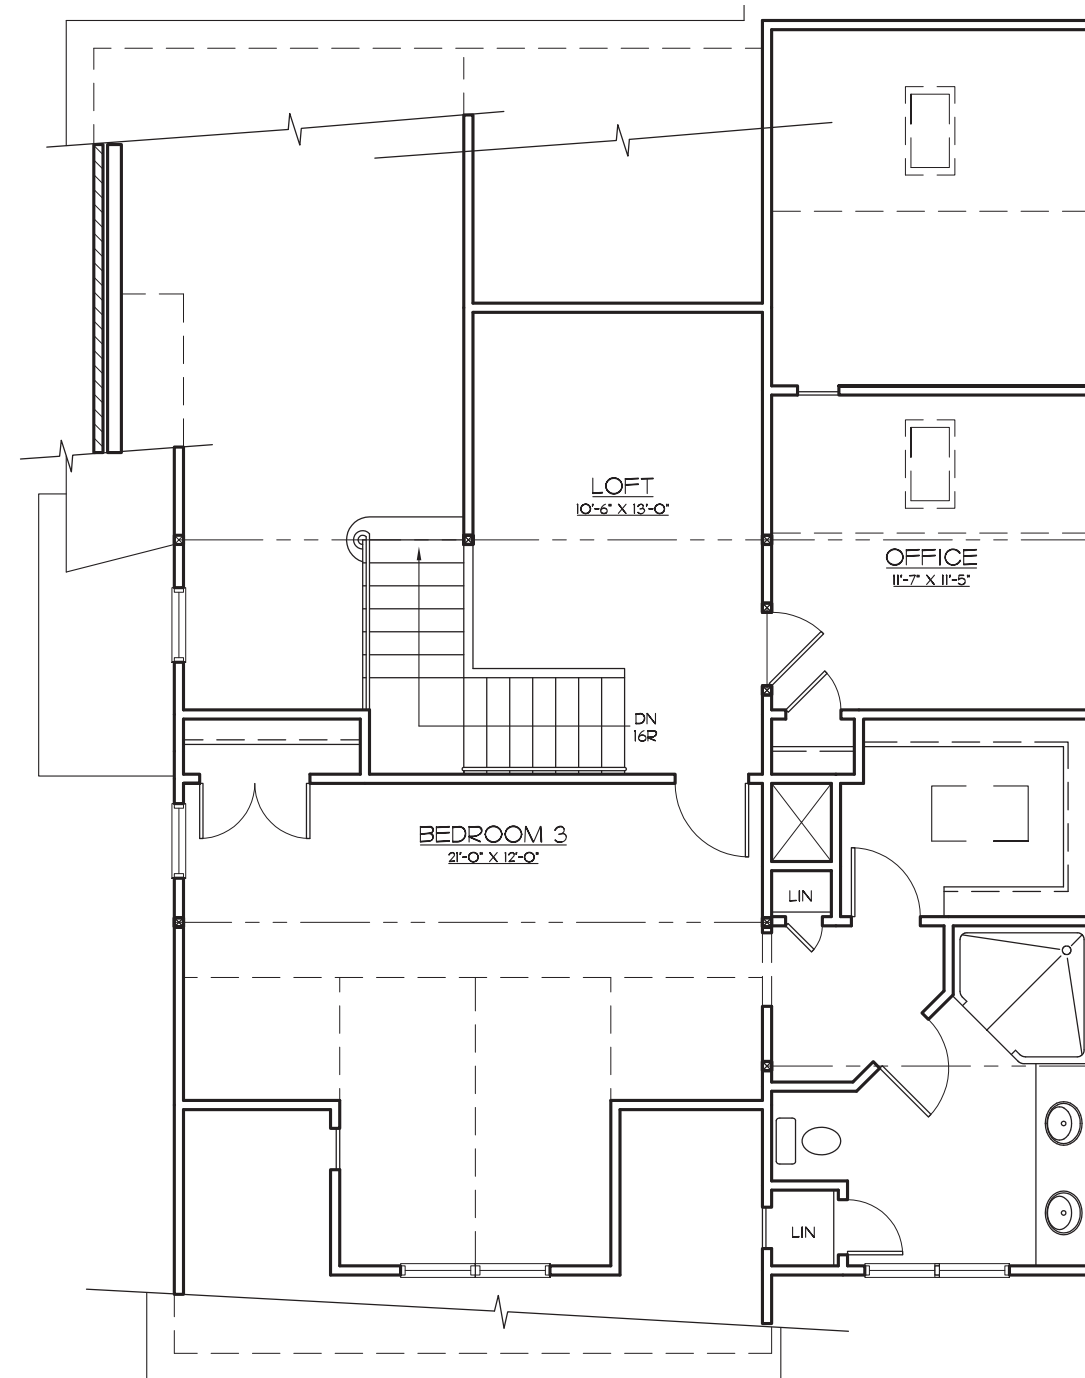

# WASHINGTON FLOOR PLAN

## HERITAGE WOODS AT LYNNFIELD

Washington - End Home  
Approx. 2200 S.F.