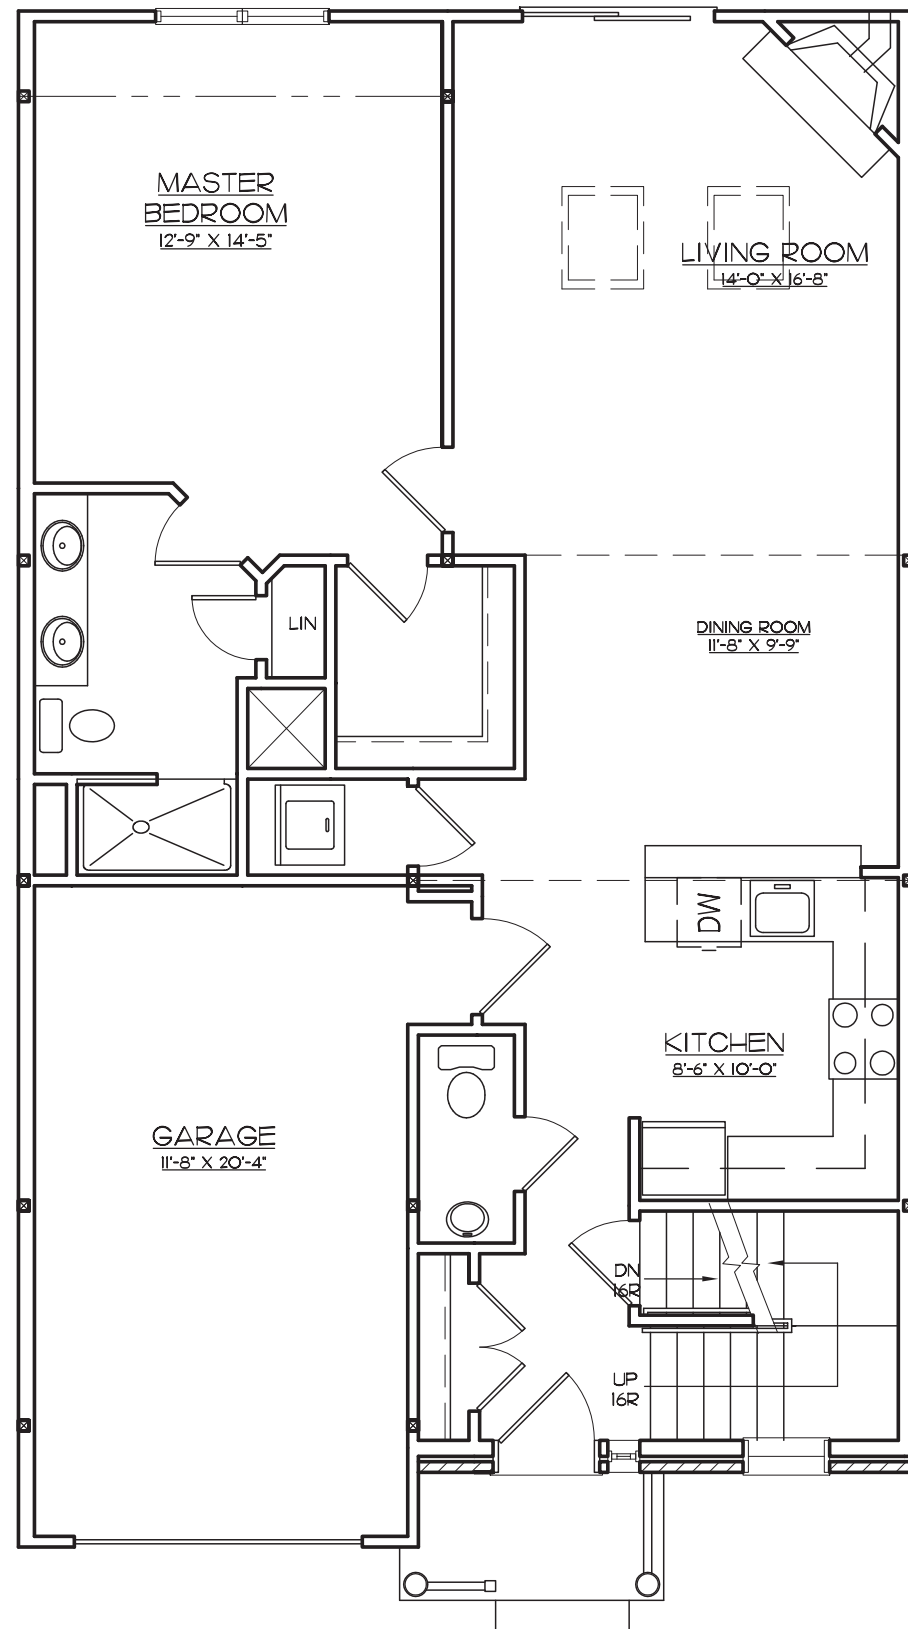

LINCOLN FLOOR PLAN B

HERITAGE WOODS AT LYNNFIELD

Lincoln - Left Garage
 Approx 1900 S.F.

MY THOUGHTS:

Developer:
 LYNNFIELD M&M, LLC

Marketed by:
PRIMETIME
 COMMUNITIES

Plans, dimensions and features are approximate and subject to change without notice or obligation. Variations may occur depending, for example, on construction variance, location of home and/or mechanical or structural requirements.