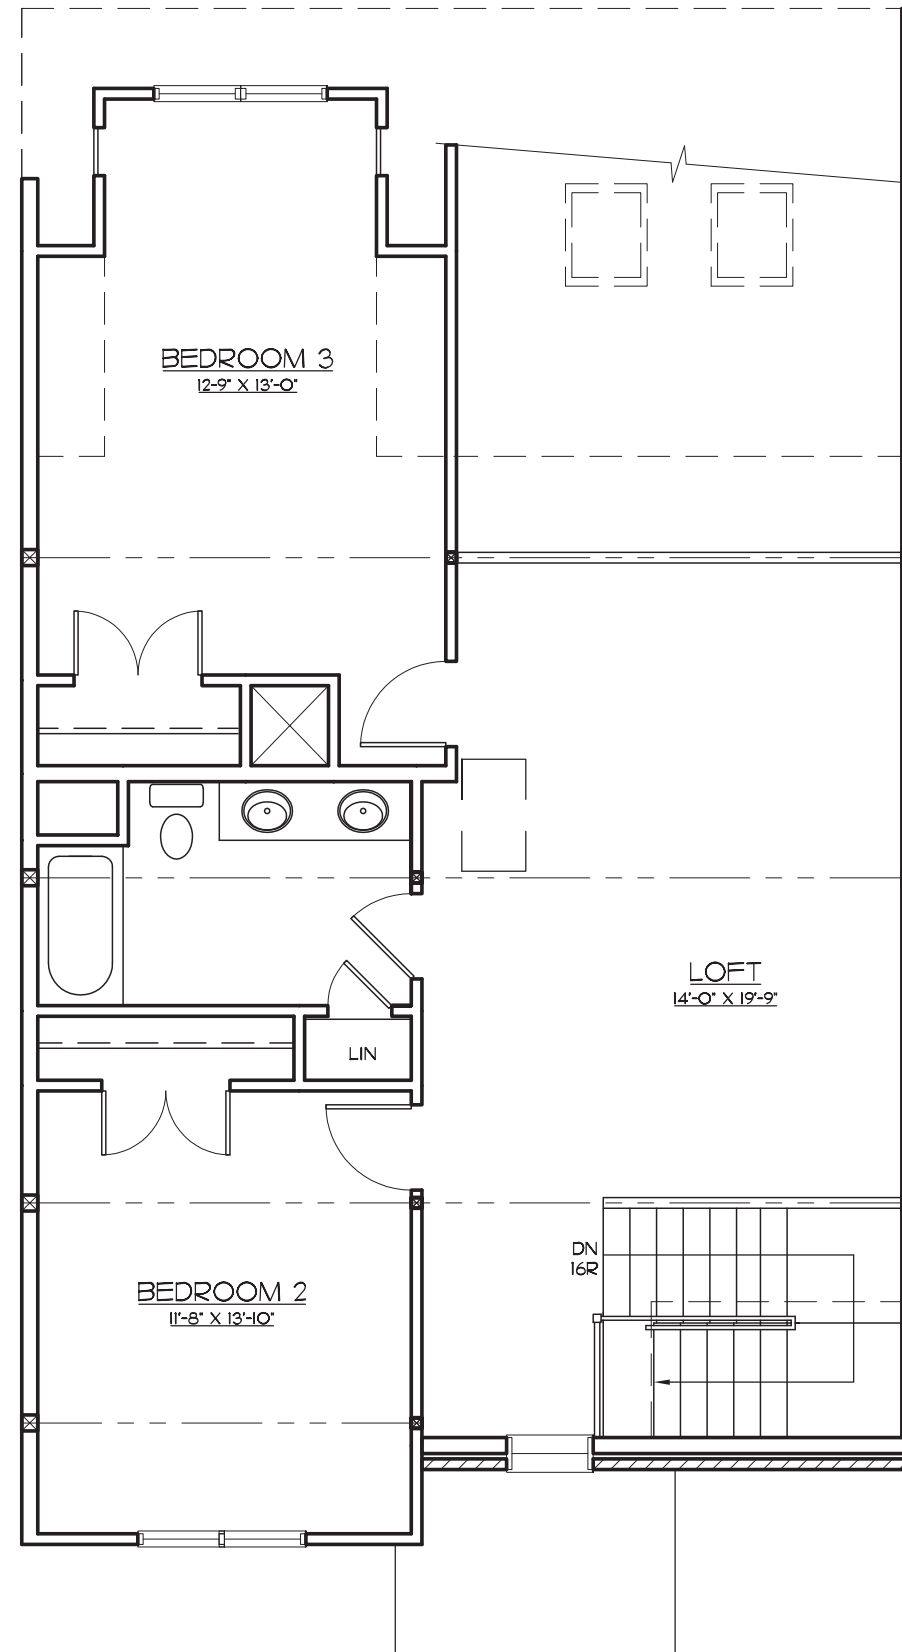

LINCOLN FLOOR PLAN B

HERITAGE WOODS AT LYNNFIELD

Lincoln - Left Garage
 Approx 1900 S.F.

MY THOUGHTS:

Developer:
 LYNNFIELD M&M, LLC

Marketed by:
PRIMETIME
 COMMUNITIES

Plans, dimensions and features are approximate and subject to change without notice or obligation. Variations may occur depending, for example, on construction variance, location of home and/or mechanical or structural requirements.